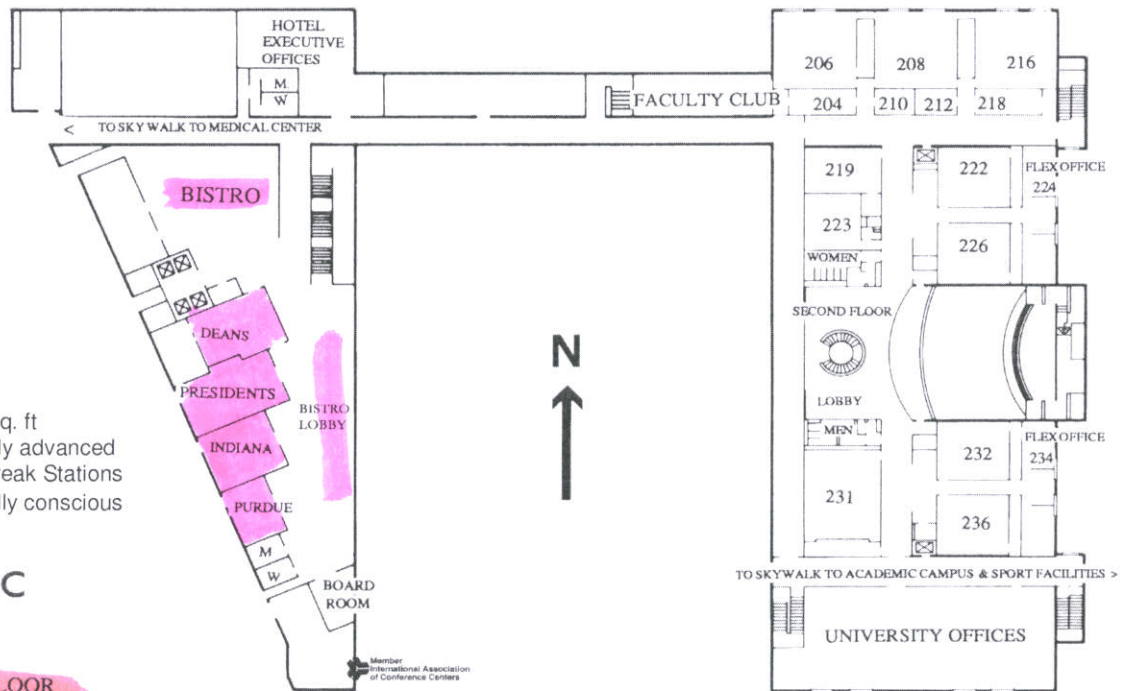

- *Over 40,000 sq. ft
- *Technologically advanced
- *Continuous Break Stations
- *Environmentally conscious

SECOND FLOOR