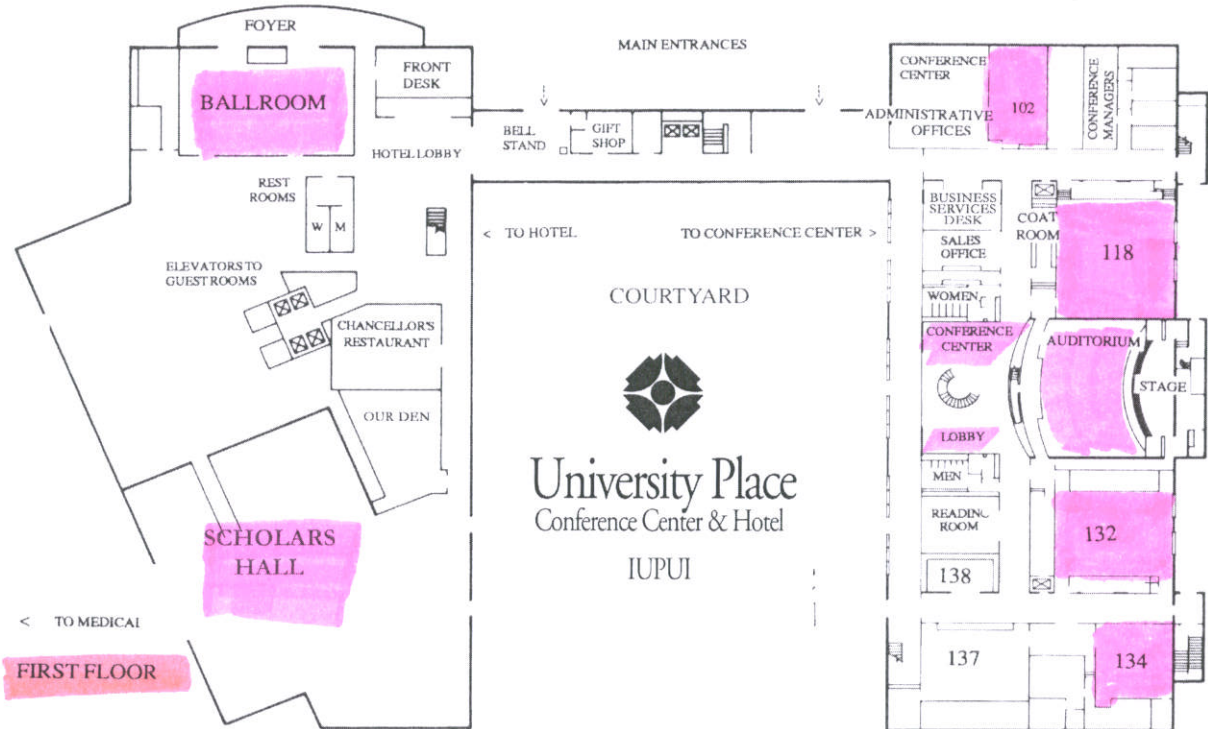

For Conference Center information call 317.274.3196

www.universityplace.iupui.edu

FIRST FLOOR