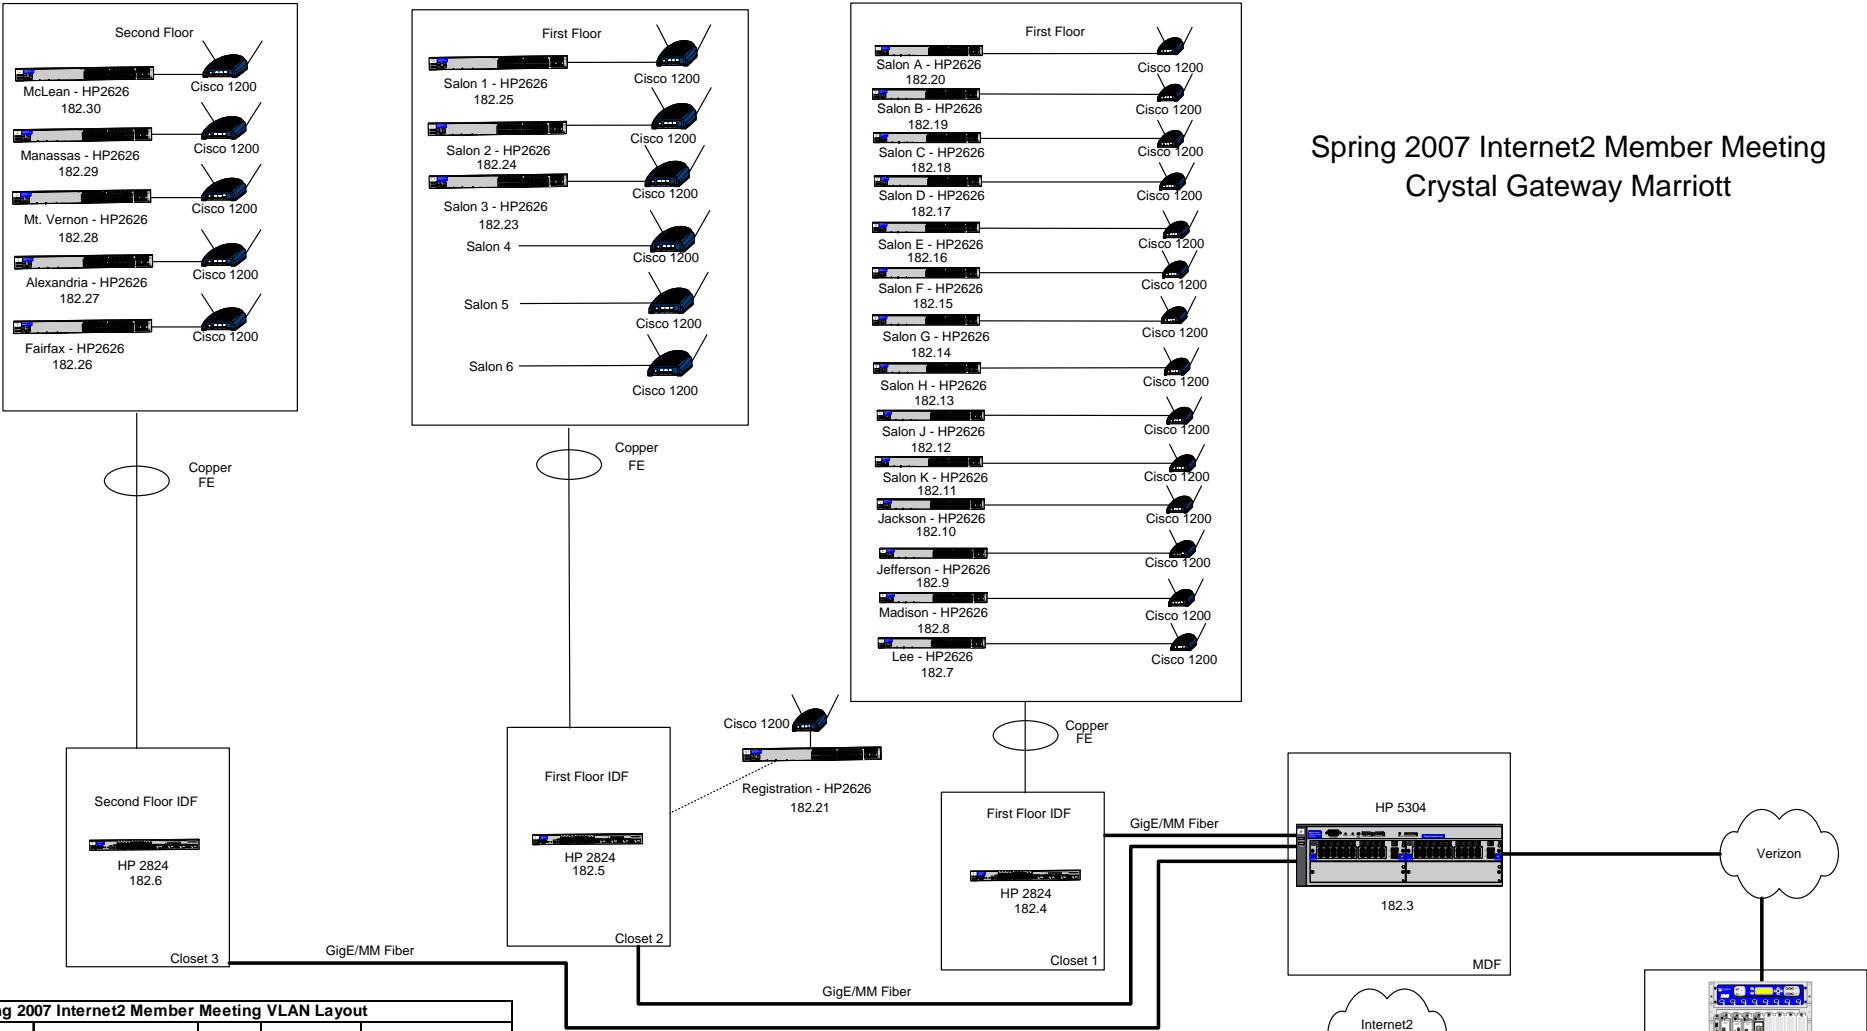

Spring 2007 Internet2 Member Meeting Crystal Gateway Marriott

Spring 2007 Internet2 Member Meeting VLAN Layout				
VLAN	Subnet	Ports	Purpose	Router
10	206.196.180.35-62/23	1-4	AccessPoint	206.196.180.1/23
20	206.196.179.0/24	5-8	H.323	206.196.179.1/24
30	206.196.182.3-42/24		Switches	206.196.182.1/24
30	206.196.182.0/24		Speakers	206.196.182.1/24
30	206.196.182.0/24		Netcasting	206.196.182.1/24
30	206.196.182.0/24		Laptop Bar	206.196.182.1/24
30	206.196.182.0/24		Demo	206.196.182.1/24
		24	Trunk Port	