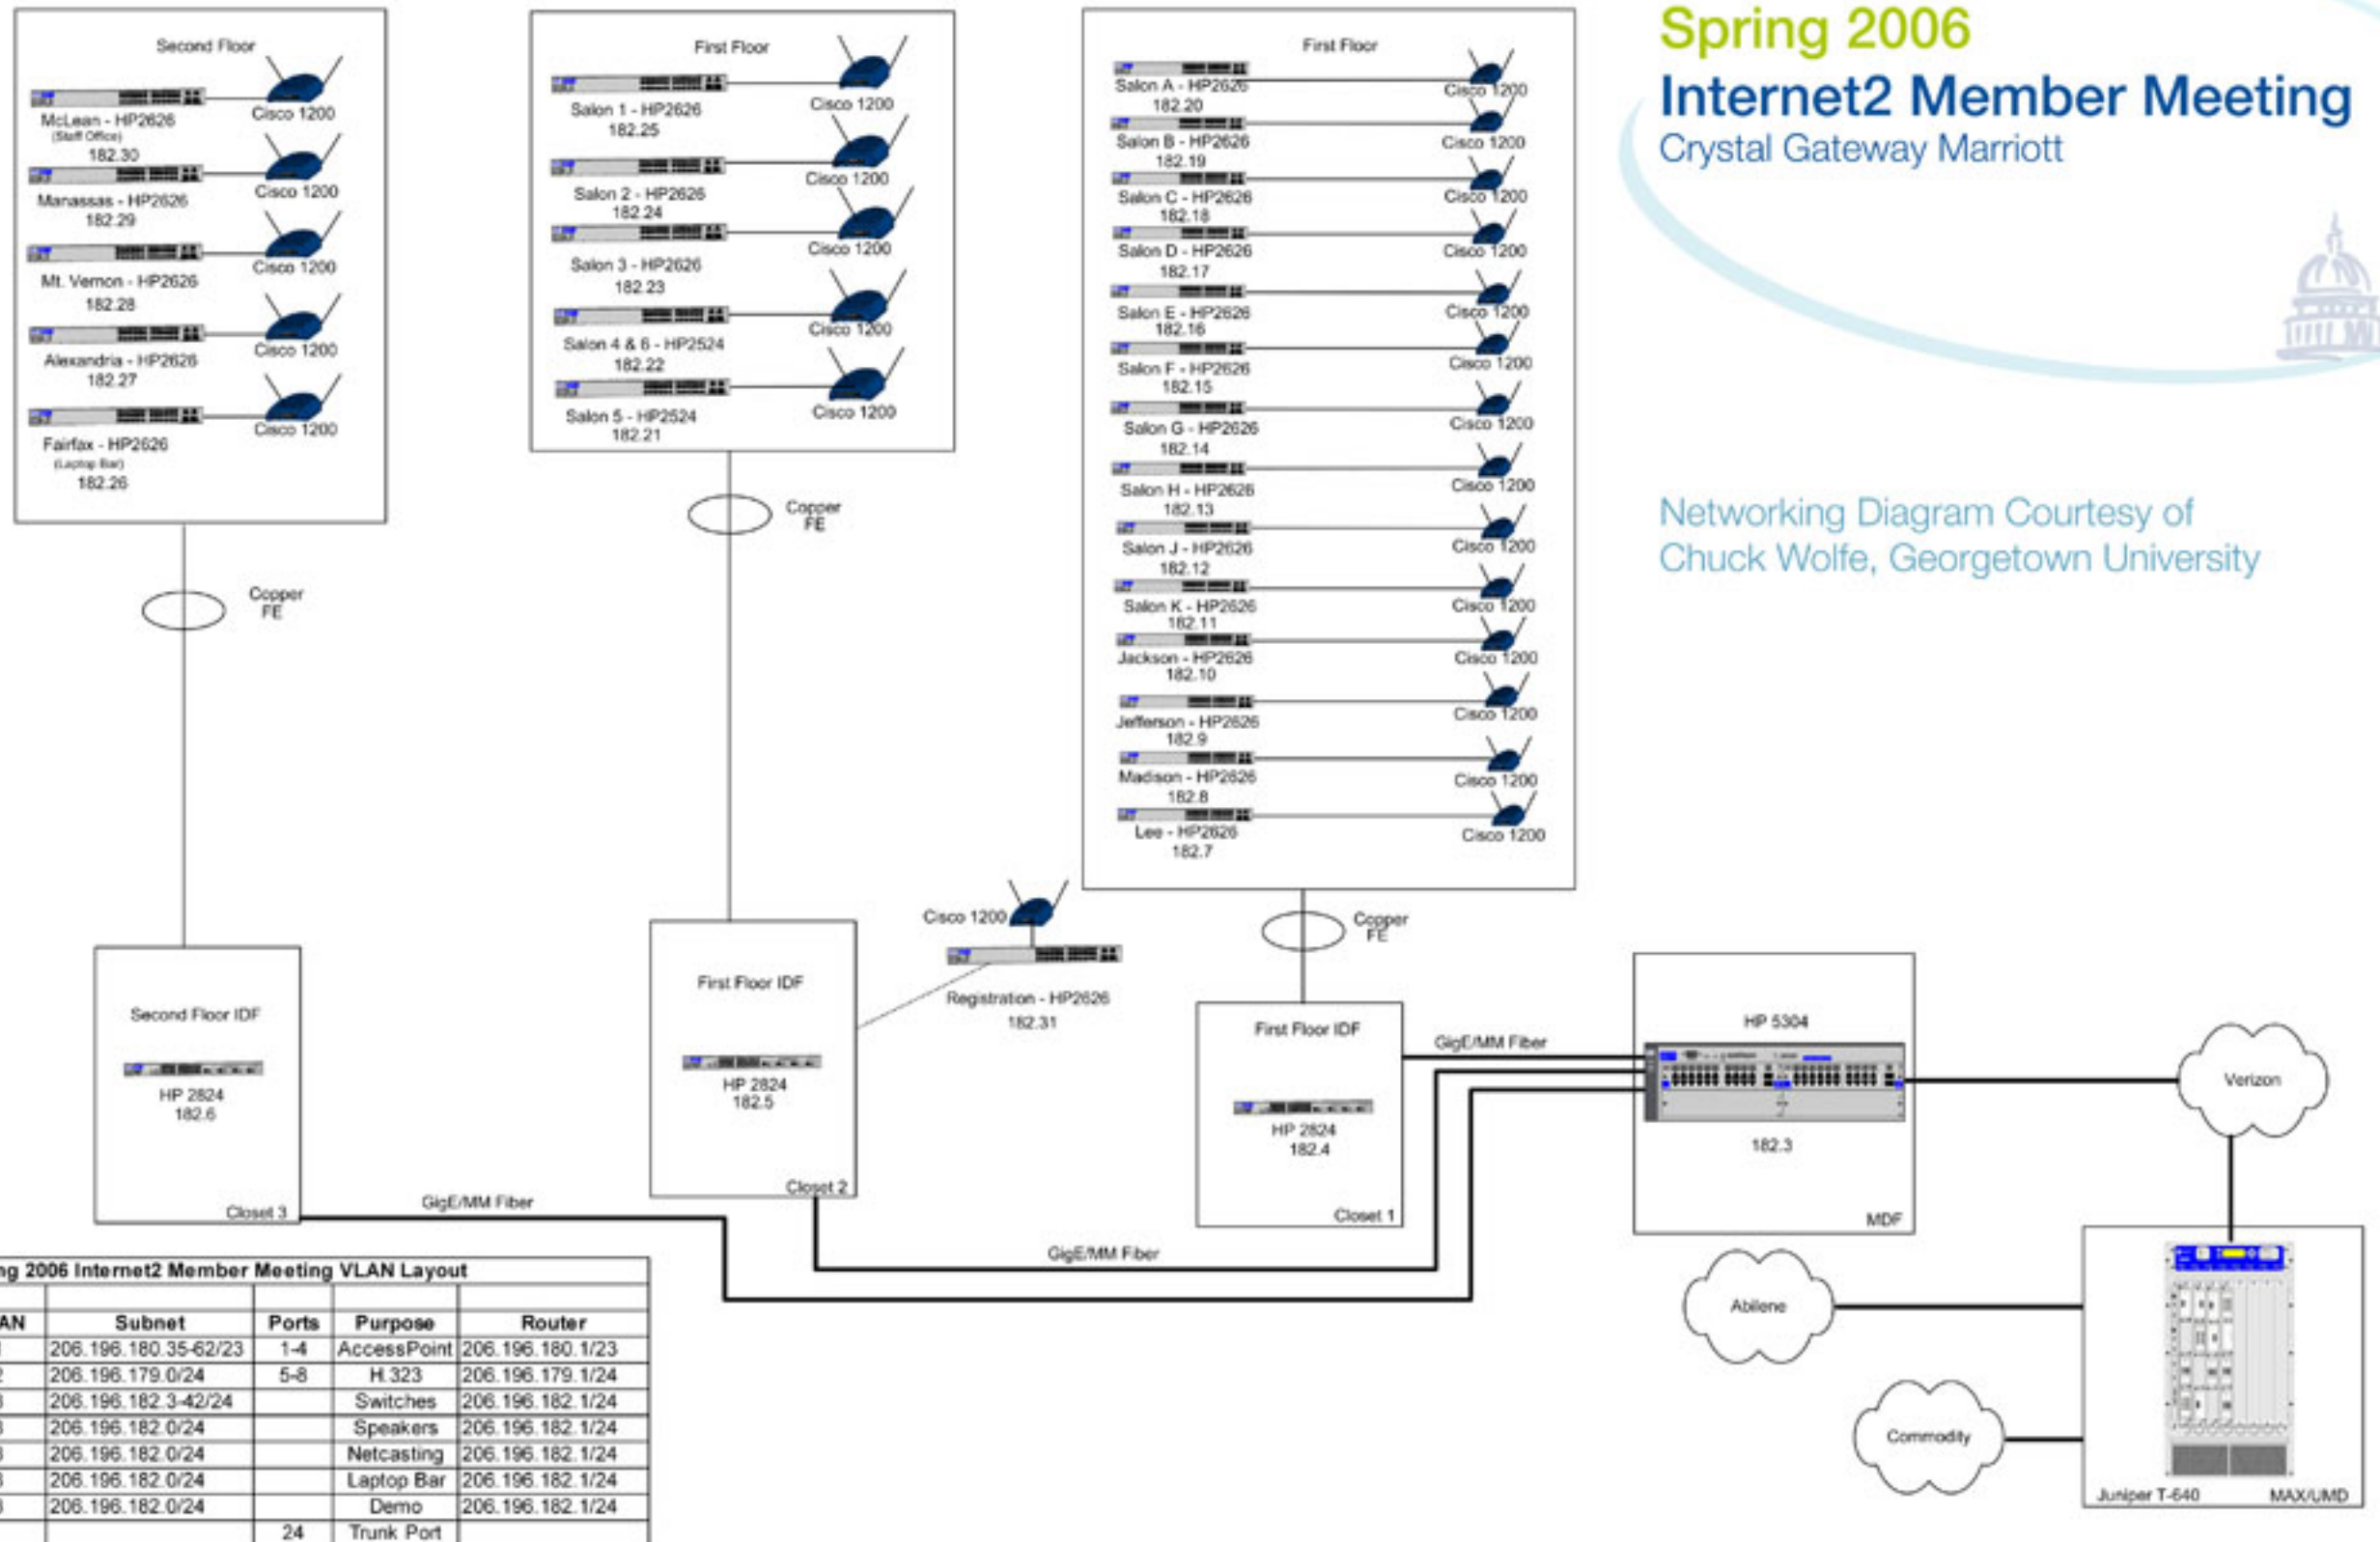

Spring 2006

# Internet2 Member Meeting

Crystal Gateway Marriott

Networking Diagram Courtesy of  
Chuck Wolfe, Georgetown University

**Spring 2006 Internet2 Member Meeting VLAN Layout**

VLAN	Subnet	Ports	Purpose	Router
1	206.196.180.35-62/23	1-4	AccessPoint	206.196.180.1/23
2	206.196.179.0/24	5-8	H.323	206.196.179.1/24
3	206.196.182.3-42/24		Switches	206.196.182.1/24
3	206.196.182.0/24		Speakers	206.196.182.1/24
3	206.196.182.0/24		Netcasting	206.196.182.1/24
3	206.196.182.0/24		Laptop Bar	206.196.182.1/24
3	206.196.182.0/24		Demo	206.196.182.1/24
		24	Trunk Port	