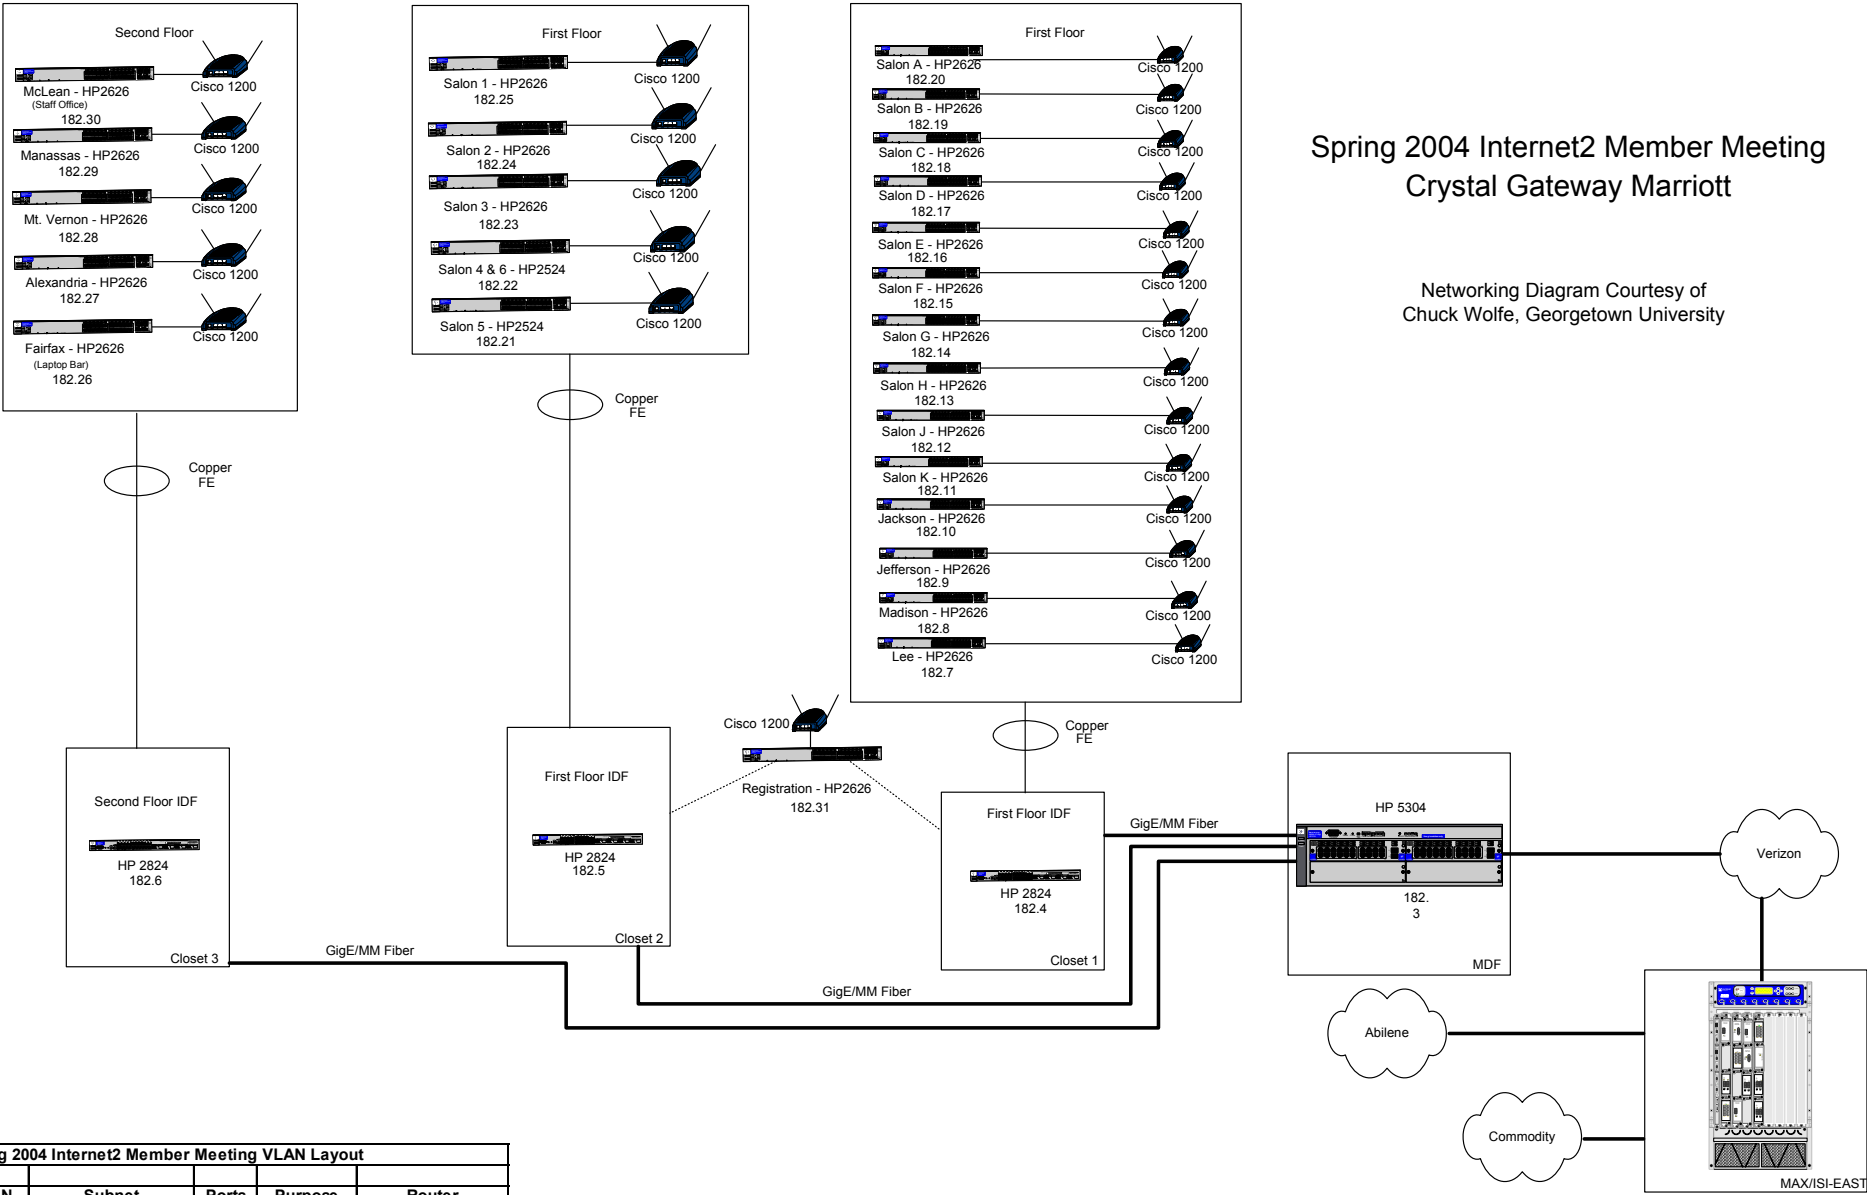

# Spring 2004 Internet2 Member Meeting Crystal Gateway Marriott

Networking Diagram Courtesy of  
Chuck Wolfe, Georgetown University

Spring 2004 Internet2 Member Meeting VLAN Layout				
VLAN	Subnet	Ports	Purpose	Router
1	206.196.180.35-62/23	1	AccessPoint	206.196.180.1/23
2	206.196.179.0/24	2-3	H.323	206.196.179.1/24
3	206.196.182.3-42/24		Switches	206.196.182.1/24
3	206.196.182.0/24		Speakers	206.196.182.1/24
3	206.196.182.0/24		NetCasting	206.196.182.1/24
3	206.196.182.0/24		Laptop Bar	206.196.182.1/24
3	206.196.182.0/24		Demo	206.196.182.1/24
		24	Trunk Port	